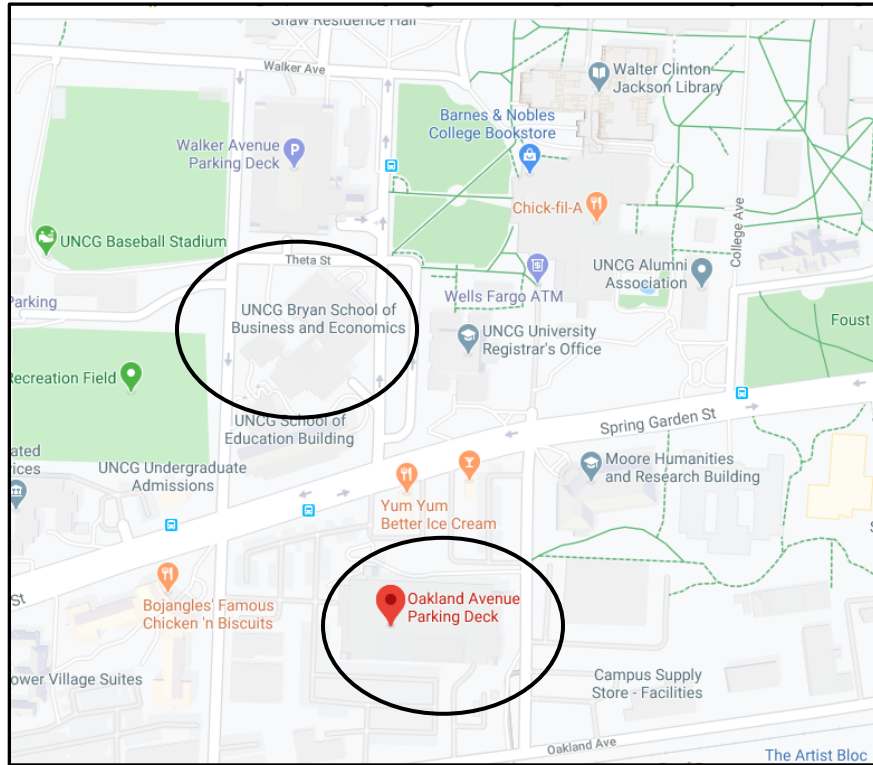

## Spring 2020 All Schools Parking and Walking Map

Attendees should park in the Oakland Ave. Parking Deck (enter GPS address: 650 Forest Street, Greensboro, North Carolina. or find it on the corner of Spring Garden St. and Forest St. (Behind “Yum Yum Better Ice Cream”))

**\*\*Free exit passes will be provided at the meeting.\*\***

**\*\*Make sure you leave the deck at the cashier window.\*\***

Cross Spring Garden Street and the Bryan School of Business is on the left side of Stirling Street.

Follow signs in the building to room 160 (auditorium on the very end of the first floor)